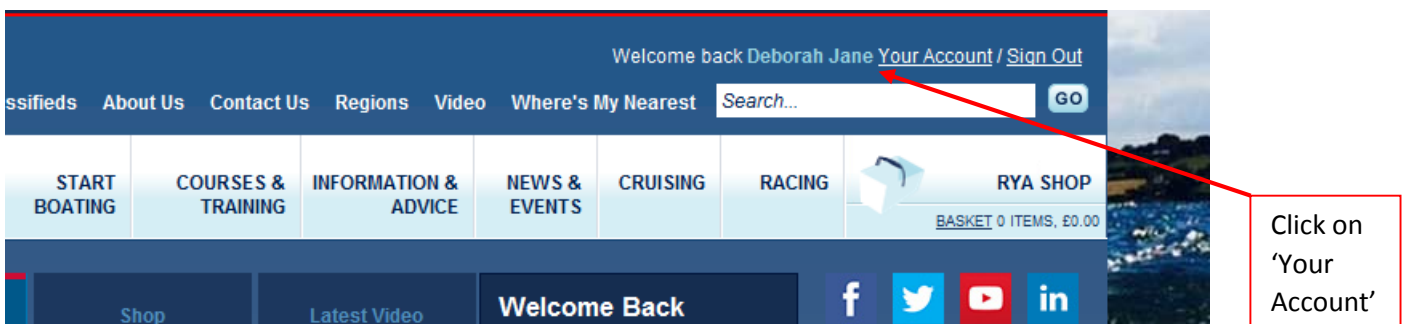

To obtain a Measurement Certificate for a change of owner on a boat that has previously been certified by the RYA and is an RYA National Class please log in or register for a website account and follow the instructions below.

1. Ensure you are logged in.
2. Click on 'Your Account' at the top right of the screen

3. Once in 'Your Account' click on 'Measurement Certification'

4. Follow the on screen instructions, selecting 'Owner Measurement Certificate'
 - Complete your personal details