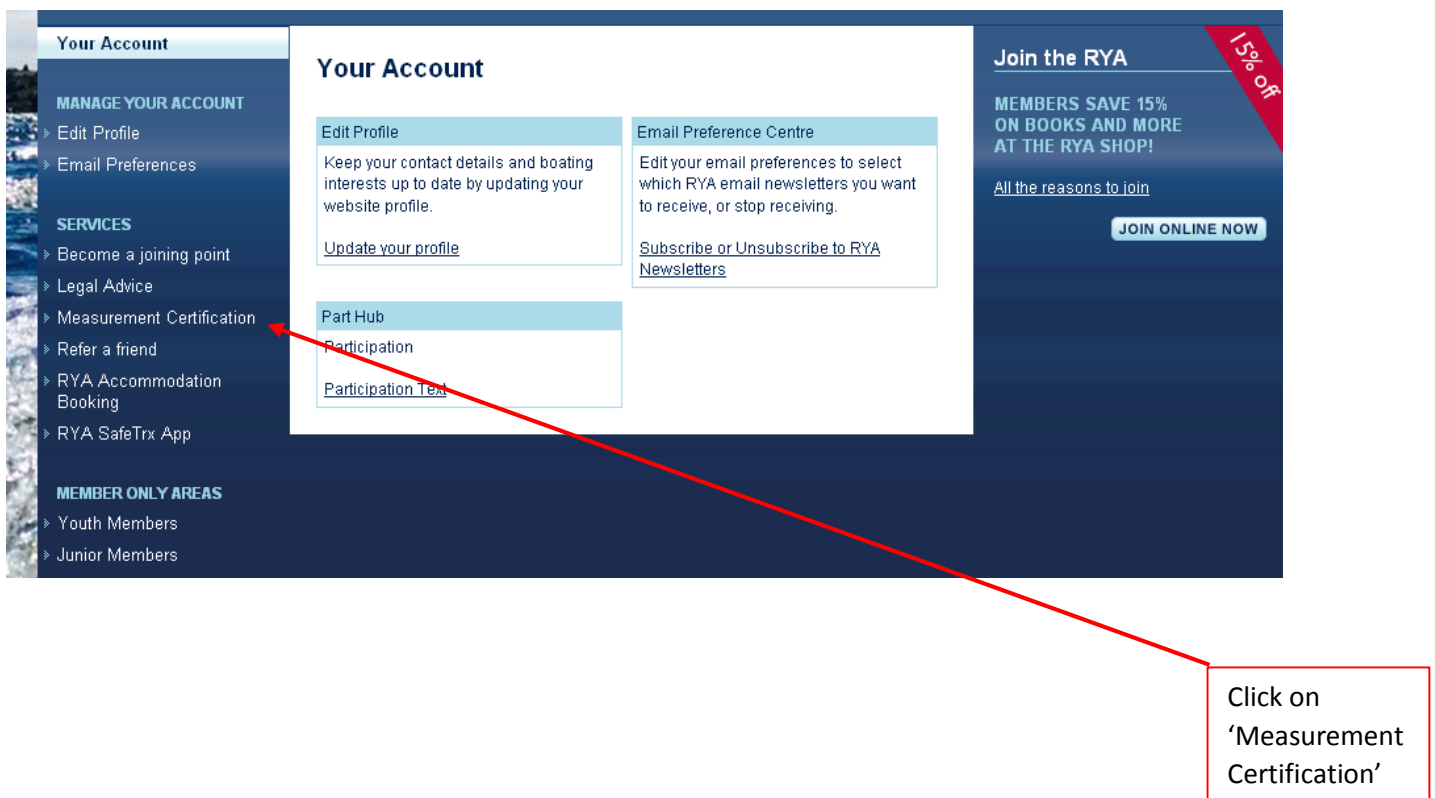

To obtain a Measurement Certificate for a change of owner on a boat that has previously been certified by the RYA and is an RYA National Class please log in or register for a website account and follow the instructions below.

1. Ensure you are logged in.
2. Click on 'Your Account' at the top right of the screen

3. Once in 'Your Account' click on 'Measurement Certification'

4. Follow the on screen instructions, selecting 'Owner Measurement Certificate'
 - Complete your personal details