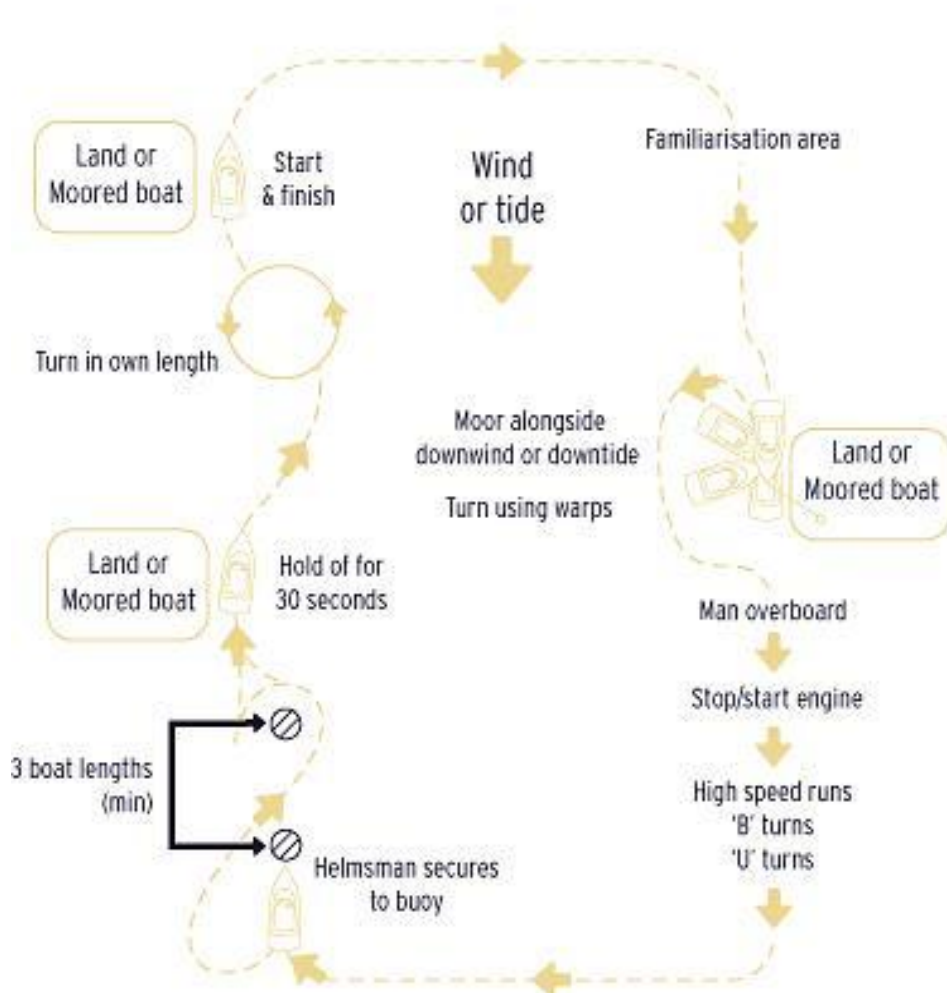

Practical Assessment

Practical assessment will include all elements of the Powerboat Level 2 direct assessment.

Successful candidates should endeavour to attend their Instructor training course within 12 months of passing the Powerboat Skills Assessment.